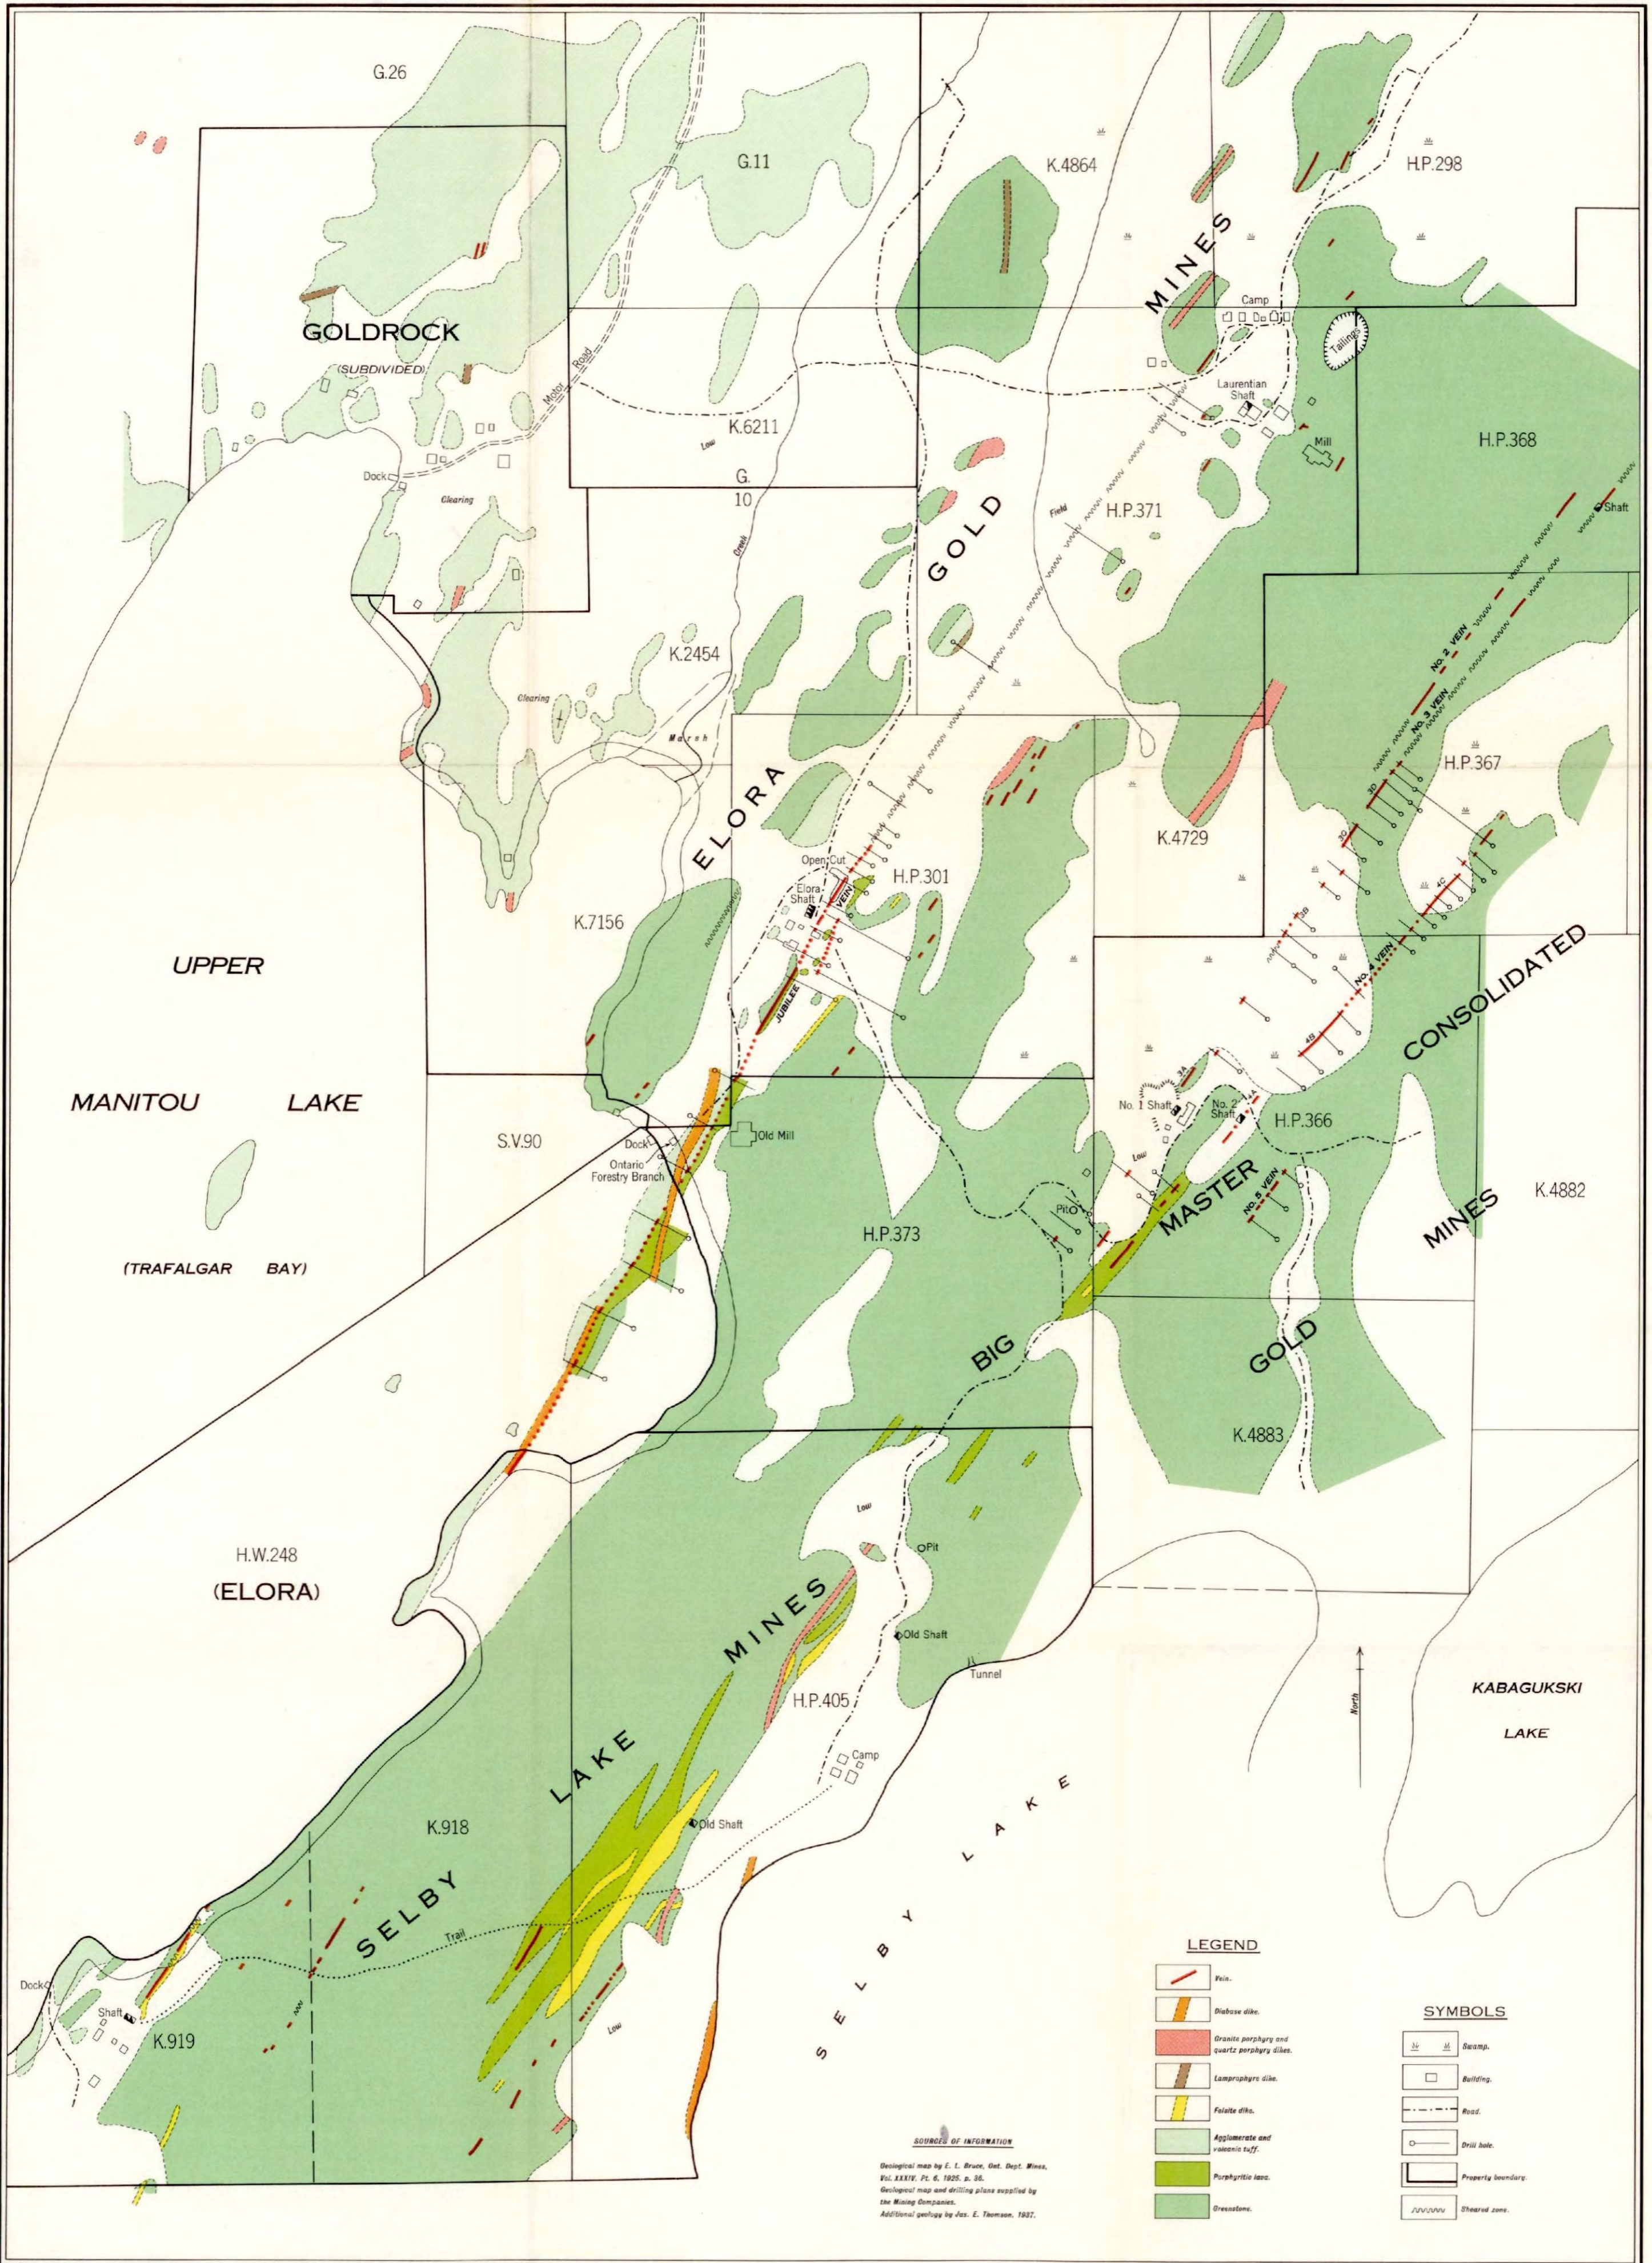

Fig. 10—Geological sketch map of the Laurentian, Big Master, and Jubilee mines (after E. L. Bruce!).

Map No. 47k

**MINING PROPERTIES NEAR GOLDROCK**  
 UPPER MANITOU LAKE, DISTRICT OF KENORA, ONTARIO

To accompany report by JAS. E. THOMSON in Vol. XLVII, Part 6, Ontario Department of Mines Annual Report, 1928.